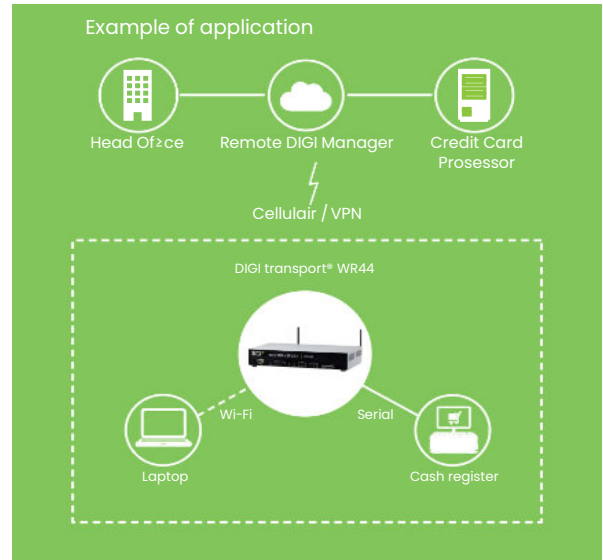

BENEFITS

- † Enterprise class cellular routers with advanced dynamic routing, security and $\ge$ rewall features
- † High speed cellular interfaces: HSPA+ and 4G LTE
- † Optional integrated 802.11 b/g/n; a/n Wi-Fi access point and 4-port Ethernet switch
- † Flexible interfaces including serial with DC power options
- † Powerful integrated end user programming
- † Digi Remote Manager® provides mass configuration, device management and troubleshooting tools

<http://ftp.digi.com/support/documentation/ds_digitransportwr44.pdf>